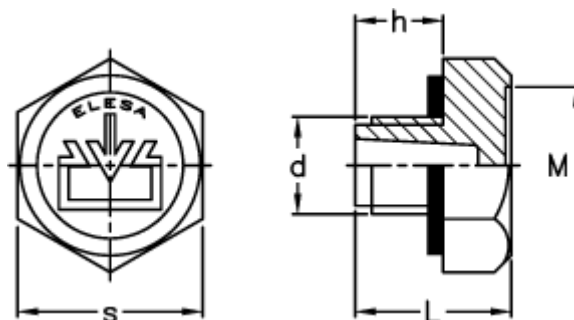

Data Sheet

Article number: 2311059972
Description: E+G Oil Plug
TSD.1/8, red

Measures

d	= G 1/8
h	= 9
L	= 16
M	= 15.0
s	= 19
Tightening torque N m = 4 to 6	